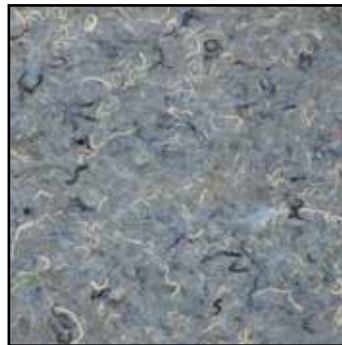

## Ecosorpt<sup>®</sup> Cotton Color Chart

BEIGE

BLACK

GRAPHITE

LIGHT GREY

MARBLE BLUE

WHITE

While we make every effort to make sure the colors you see here are accurate, colors may vary depending on your screen resolution and settings. If you need a specific color sample, please contact a sales representative.