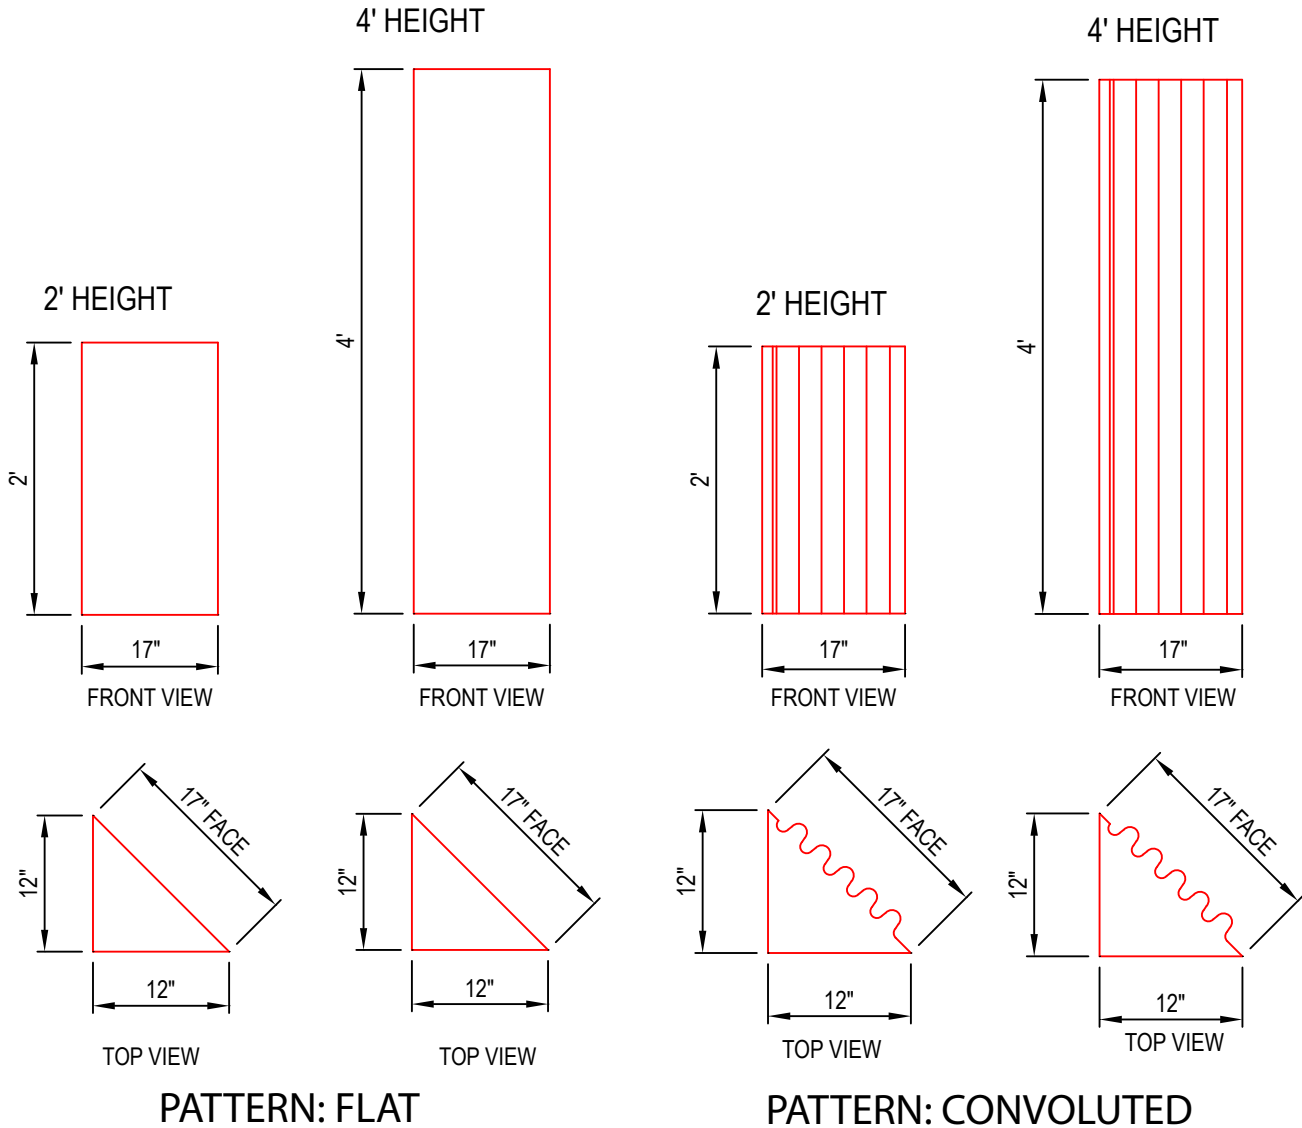

AlphaCorner[®] Foam Bass Trap

NOTES:

1. INSTALLATION TO BE COMPLETED IN ACCORDANCE WITH MANUFACTURERS SPECIFICATIONS.
2. DO NOT SCALE DRAWINGS.