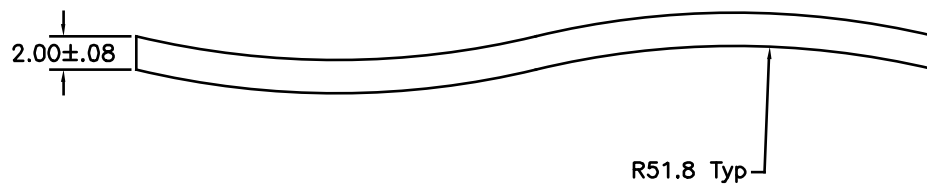

Whisperwave[®] Ceiling Cloud & Baffle

Notes:

1. Squareness less than 3.0mm on diagonal.

Whisperwave[®] Ceiling Cloud & Baffle

Notes:
1. Squareness less than 3.0mm on diagonal.