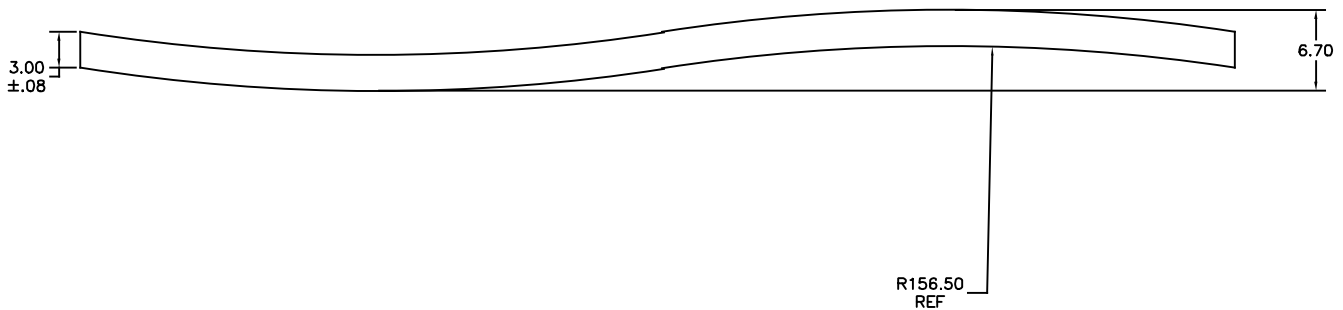

Whisperwave[®] Ceiling Cloud & Baffle

Notes:

1. Squareness less than 3.0mm on diagonal.

Whisperwave[®] Ceiling Cloud & Baffle

Notes:
1. Squareness less than 3.0mm on diagonal.