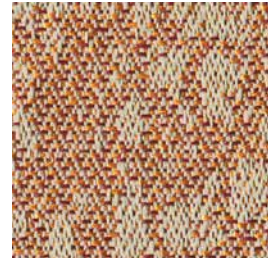

Guilford of Maine Desert Dune Fabric

Reeds
011

Bisque
012

Sandstone
020

Seagrass
010

Sunset
030

Aqua
025

Sky
024

Ocean
023

Cowry Shell
050

Pebble
021

Shale
022

While we make every effort to make sure the colors you see here are accurate, colors may vary depending on your screen resolution and settings. Samples may be requested through the website.