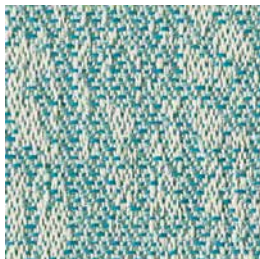

Guilford of Maine Desert Dune Fabric

Reeds
011

Bisque
012

Sandstone
020

Seagrass
010

Sunset
030

Aqua
025

Sky
024

Ocean
023

Cowry Shell
050

Pebble
021

Shale
022

While we make every effort to make sure the colors you see here are accurate, colors may vary depending on your screen resolution and settings. Samples may be requested through the website.