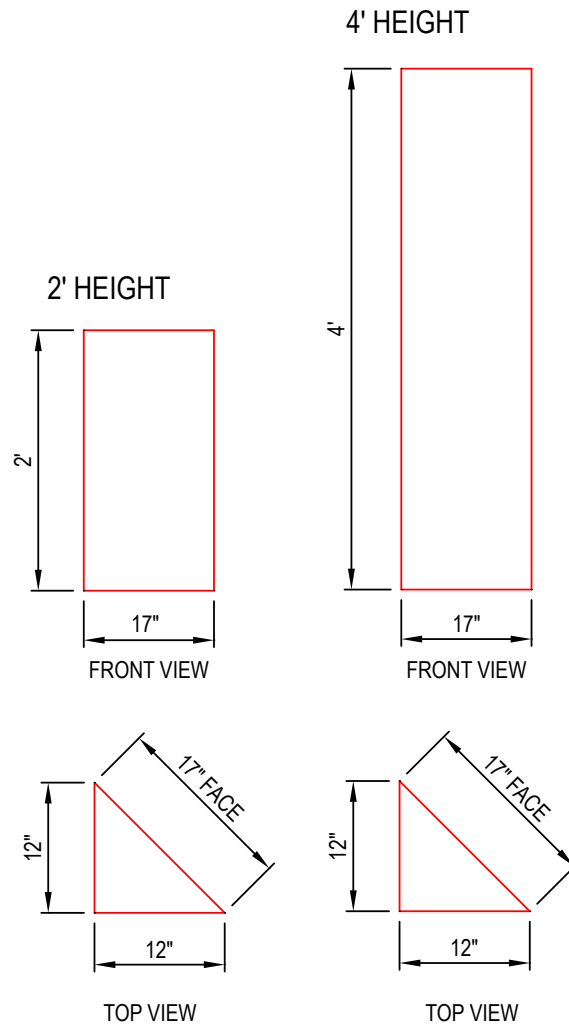

## Fabric Wrapped Foam Corner Bass Trap

PATTERN: FLAT

**NOTES:**

1. INSTALLATION TO BE COMPLETED IN ACCORDANCE WITH MANUFACTURERS SPECIFICATIONS.
2. DO NOT SCALE DRAWINGS.