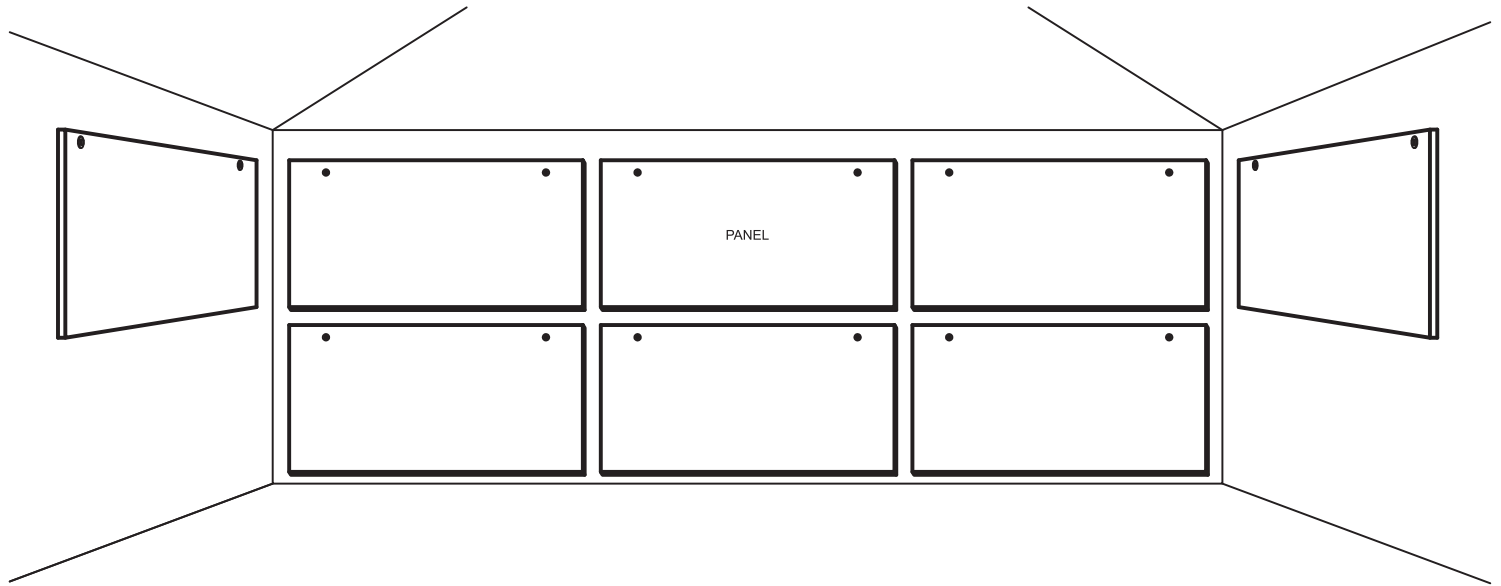

ALPHAENVIRO[®] RIPSTOP ACOUSTIC PANEL INSTALLATION INSTRUCTIONS

1 FRONT ELEVATION
CL-07 SCALE: NA

A ATTACHMENT DETAIL
CL-07 SCALE: NA

NOTE: DO NOT OVER TIGHTEN HARDWARE. DOING SO CAN CAUSE BOTTOM OF PANEL TO KICK OUT.