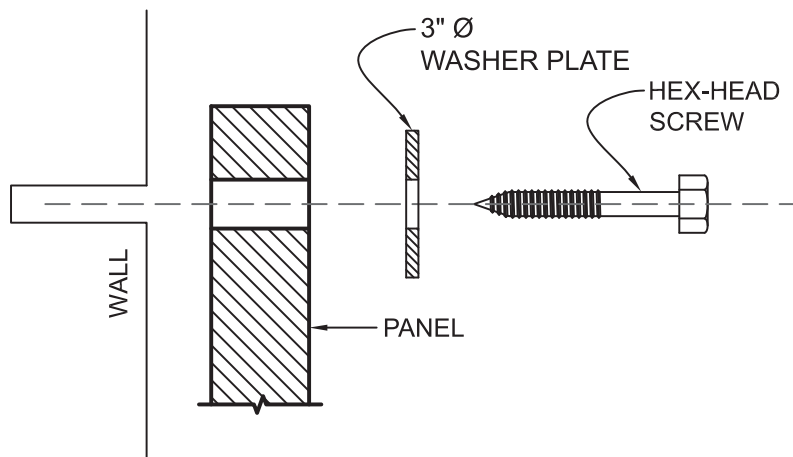

ALPHAENVIRO[®] RIPSTOP ACOUSTIC PANEL INSTALLATION INSTRUCTIONS

1 FRONT ELEVATION
CL-07 SCALE: NA

A ATTACHMENT DETAIL
CL-07 SCALE: NA

NOTE: DO NOT OVER TIGHTEN HARDWARE. DOING SO CAN CAUSE BOTTOM OF PANEL TO KICK OUT.