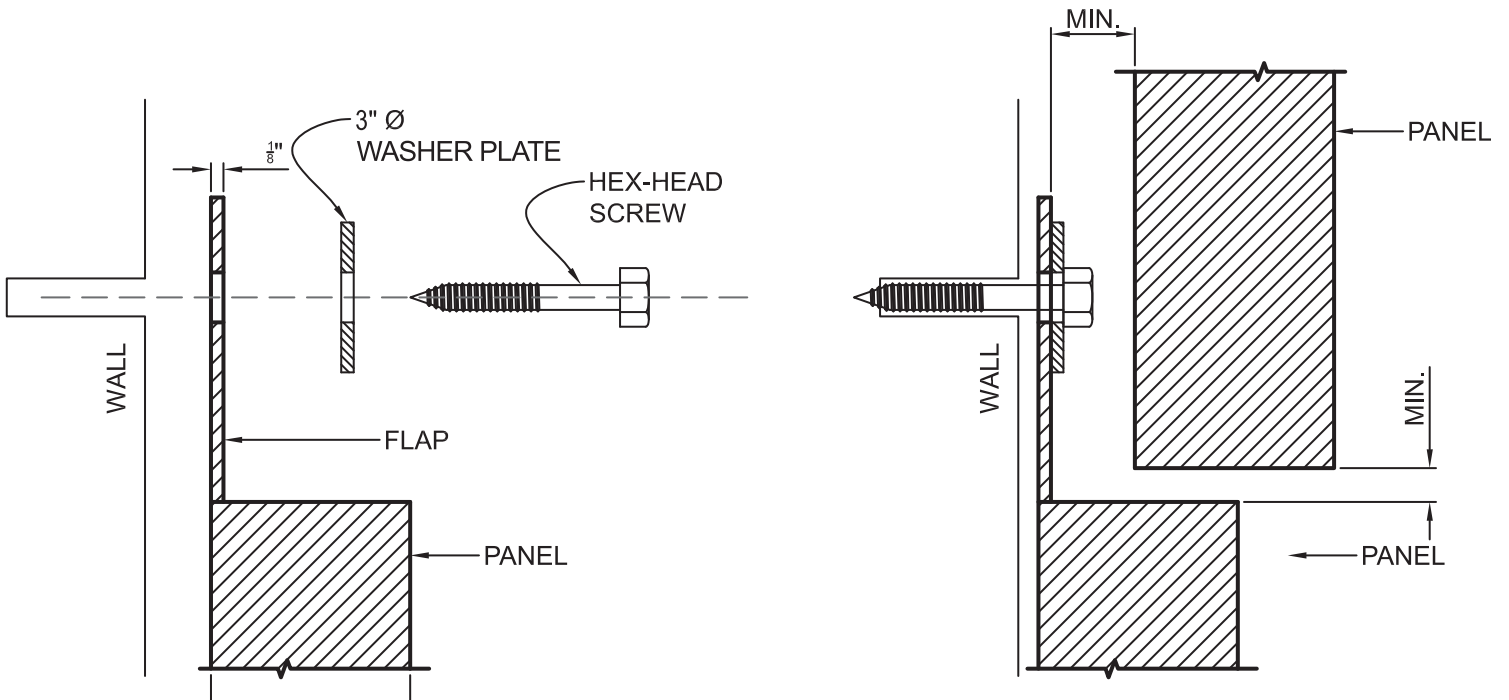

**CYPRESS ACOUSTIC PANEL INSTALLATION INSTRUCTIONS**

1 FRONT ELEVATION  
CL-07 SCALE: NA

A ATTACHMENT DETAIL  
CL-07 SCALE: NA

**NOTE: DO NOT OVER TIGHTEN HARDWARE. DOING SO CAN CAUSE BOTTOM OF PANEL TO KICK OUT.**

**CYPRESS ACOUSTIC PANEL INSTALLATION INSTRUCTIONS**

1 FRONT ELEVATION  
CL-08B SCALE: NA

**NOTE: DO NOT OVER TIGHTEN HARDWARE. DOING SO CAN CAUSE BOTTOM OF PANEL TO KICK OUT.**