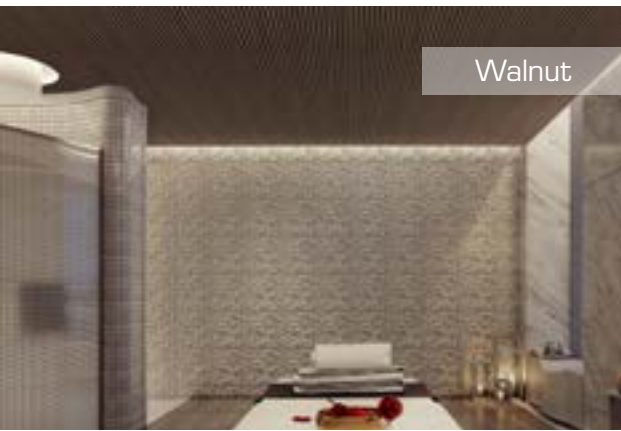

ALPHASORB[®] DESIGNER ACOUSTIC SLAT WOOD WALL PANEL COLOR GUIDE

Dark Oak

Grey Oak

Walnut

Light Oak

Light Oak

Walnut

Dark Oak