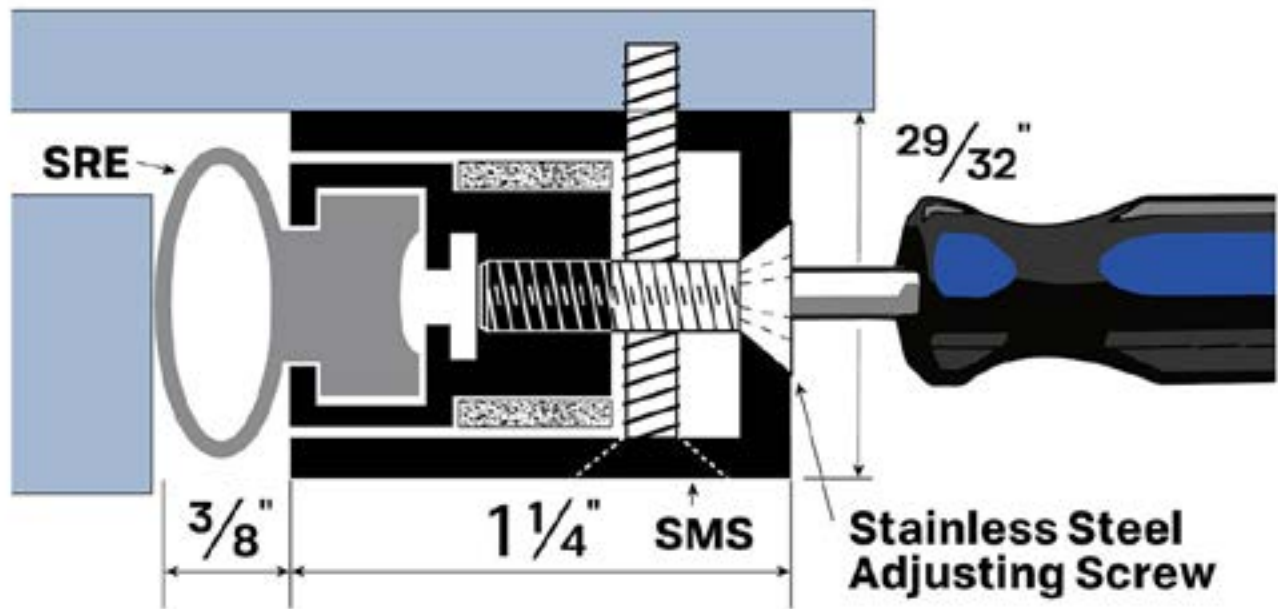

PRIVACYSHIELD[®] SOUNDPROOFING DOOR SEAL KIT (TOP+SIDES) CAD DRAWINGS

#170

PRIVACYSHIELD[®] SOUNDPROOFING DOOR SEAL KIT (TOP+SIDES) CAD DRAWINGS

#770

PRIVACYSHIELD[®] SOUNDPROOFING DOOR SEAL KIT (TOP+SIDES) CAD DRAWINGS