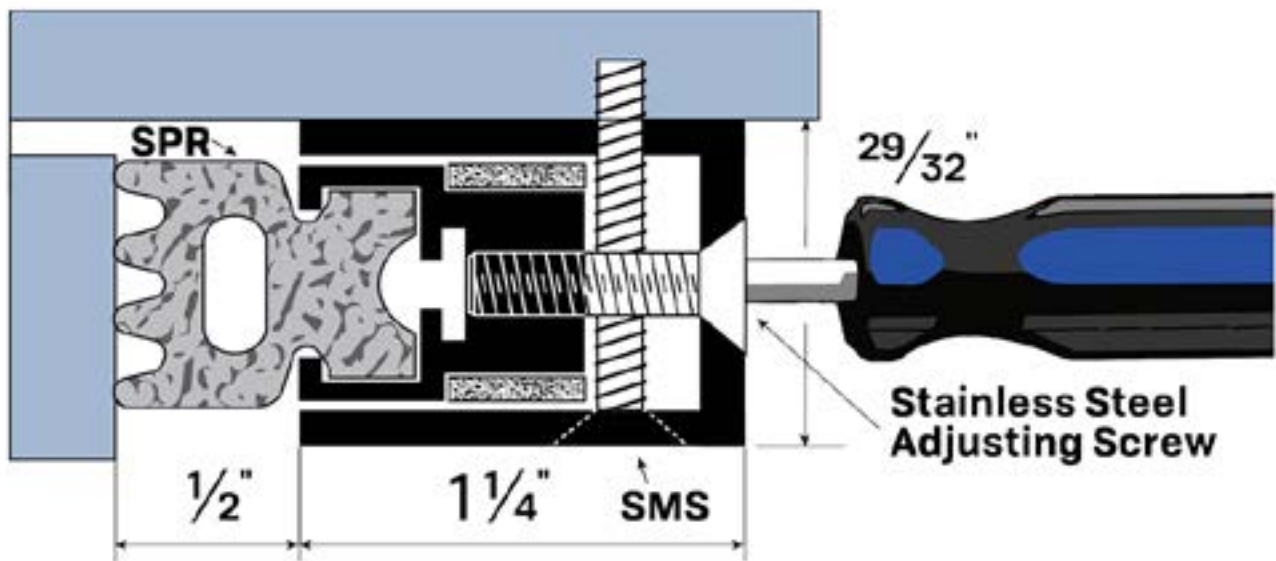

PRIVACYSHIELD[®] SOUNDPROOFING DOOR SEAL KIT (TOP+SIDES) CAD DRAWINGS

#170

PRIVACYSHIELD[®] SOUNDPROOFING DOOR SEAL KIT (TOP+SIDES) CAD DRAWINGS

#770

PRIVACYSHIELD[®] SOUNDPROOFING DOOR SEAL KIT (TOP+SIDES) CAD DRAWINGS