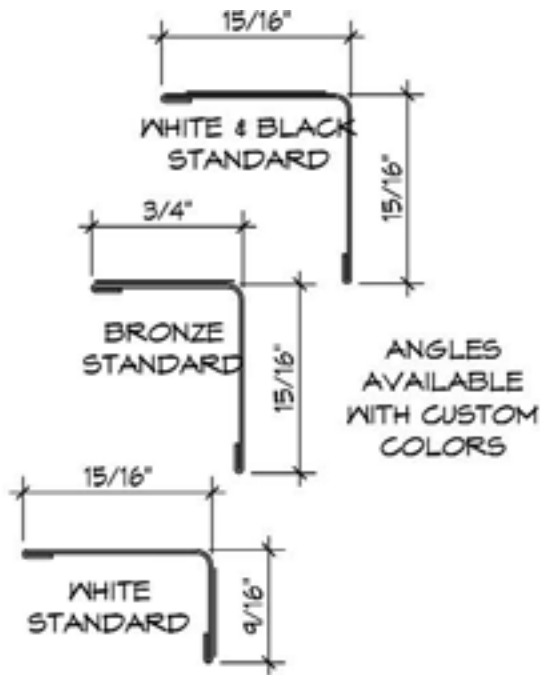

TECHNICAL CHARACTERISTICS

- SIZE:** up to 5' x 10'
- CONSTRUCTION:** 1/4" acrylic pane set within a 3/4" wide x 1" deep exterior grade, impact resistant PVC extruded frame with magnetic weather stripping bellows
- FRAME COLOR:** White, Brown
- MOUNTING:** Surface mount or In Jamb as required
- WINDOW COMPATIBILITY:** Single Hung, Double Hung, Horizontal Slider, Picture, Radius, Casement, Awning, Bow or Bay, Skylight
- CUSTOM OPTIONS:** **Paint:** Benjamin Moore Colors in Semi or High Gloss Finish
Acrylic Glazing: Tinting, privacy, abrasion resistance and museum quality UV filtering
Shapes: Half round, elliptical, segment, quarter round, full round, radius top, triangles, trapezoid, pentagon, octagon

COLOR OPTIONS

WHITE

BROWN

MOUNTING OPTIONS

SURFACE MOUNT

IN JAMB MOUNT

PRIVACYSHIELD[®] WINDOW SEAL KIT DATA SHEET TYPICAL MOUNTING DETAILS

ANGLES AVAILABLE WITH CUSTOM COLORS

STANDARD MOUNTING ANGLES

INSIDE MOUNTING ANGLE

METAL TAPE

HEAD & JAMB MOUNTING

INTEGRAL MUNTIN

PRIVACYSHIELD[®] WINDOW SEAL KIT DATA SHEET TYPICAL MOUNTING DETAILS

ONE PANEL SYSTEM

HEAD & JAMB
MOULDING