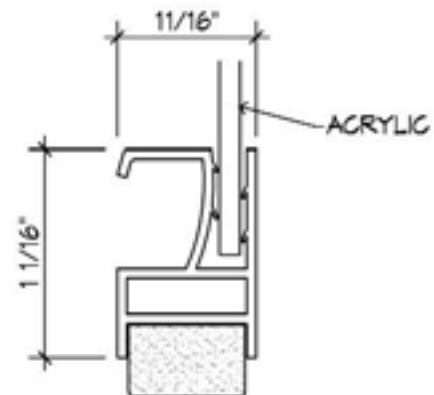

STANDARD MOUNTING ANGLES

INSIDE MOUNTING ANGLE

METAL TAPE

HEAD & JAMB MOUNTING

INTEGRAL MUNTIN

PRIVACYSHIELD[®] WINDOW SEAL KIT DATA SHEET TYPICAL MOUNTING DETAILS

ONE PANEL SYSTEM

HEAD & JAMB
MOULDING

SILL TRIM

PRIVACYSHIELD[®] WINDOW SEAL KIT DATA SHEET TYPICAL MOUNTING DETAILS

TWO PANEL SYSTEM