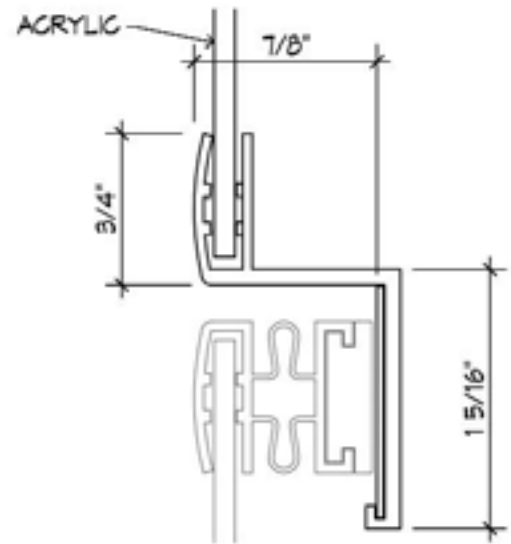

Shown above: WINDOWS INSTALLED — In-Jamb mounting style where the PrivacyShield[®] Window Seal sits inside of the window jamb itself — much closer to the existing window.

PRIVACYSHIELD[®] WINDOW SEAL KIT DATA SHEET

STANDARD MOUNTING ANGLES

INSIDE MOUNTING ANGLE

METAL TAPE

HEAD & JAMB MOUNTING

INTEGRAL MUNTIN

PRIVACYSHIELD[®] WINDOW SEAL KIT DATA SHEET TYPICAL MOUNTING DETAILS

ONE PANEL SYSTEM

HEAD & JAMB
MOULDING

SILL TRIM

PRIVACYSHIELD[®] WINDOW SEAL KIT DATA SHEET TYPICAL MOUNTING DETAILS

TWO PANEL SYSTEM