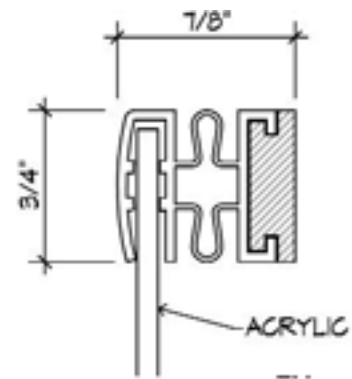

Shown above: WINDOWS INSTALLED — In-Jamb mounting style where the PrivacyShield[®] Window Seal sits inside of the window jamb itself — much closer to the existing window.

PRIVACYSHIELD[®] WINDOW SEAL KIT DATA SHEET

COLOR OPTIONS

WHITE

BROWN

MOUNTING OPTIONS

SURFACE MOUNT

IN JAMB MOUNT

PRIVACYSHIELD[®] WINDOW SEAL KIT DATA SHEET TYPICAL MOUNTING DETAILS

ANGLES AVAILABLE WITH CUSTOM COLORS

STANDARD MOUNTING ANGLES

INSIDE MOUNTING ANGLE

METAL TAPE

HEAD & JAMB MOUNTING

INTEGRAL MUNTIN

PRIVACYSHIELD[®] WINDOW SEAL KIT DATA SHEET TYPICAL MOUNTING DETAILS

ONE PANEL SYSTEM

HEAD & JAMB
MOULDING