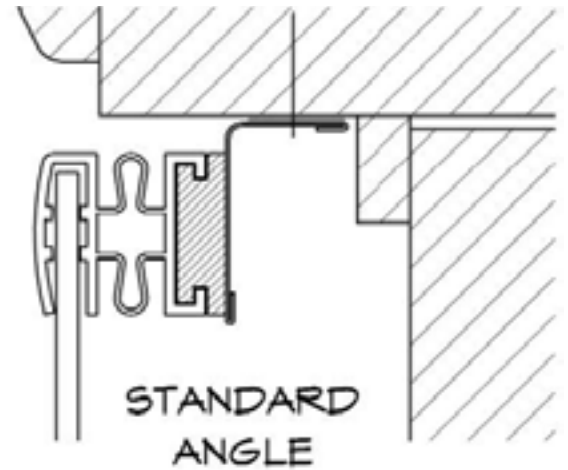

STANDARD MOUNTING ANGLES

INSIDE MOUNTING ANGLE

METAL TAPE

HEAD & JAMB MOUNTING

INTEGRAL MUNTIN

PRIVACYSHIELD[®] WINDOW SEAL KIT DATA SHEET TYPICAL MOUNTING DETAILS

ONE PANEL SYSTEM

HEAD & JAMB
MOULDING

SILL TRIM

PRIVACYSHIELD[®] WINDOW SEAL KIT DATA SHEET TYPICAL MOUNTING DETAILS

TWO PANEL SYSTEM