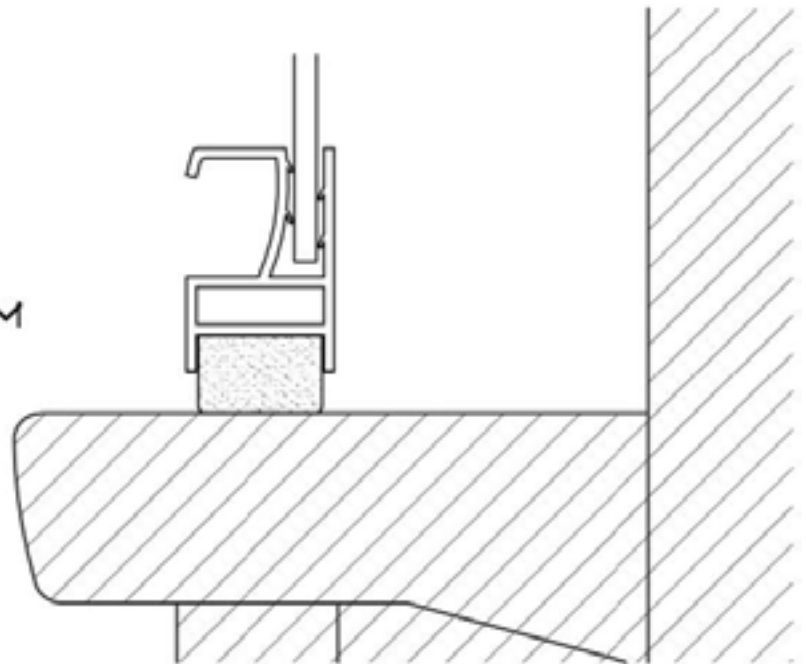

PRIVACYSHIELD® WINDOW SEAL KIT DATA SHEET TYPICAL MOUNTING DETAILS

ONE PANEL SYSTEM

HEAD & JAMB
MOULDING

SILL TRIM