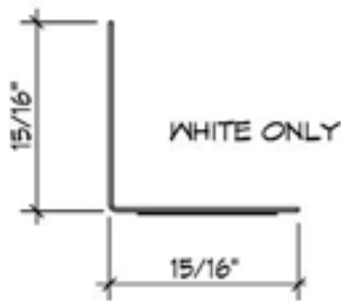

TECHNICAL CHARACTERISTICS

- SIZE:** up to 5' x 10'
- CONSTRUCTION:** 1/4" acrylic pane set within a 3/4" wide x 1" deep exterior grade, impact resistant PVC extruded frame with magnetic weather stripping bellows
- FRAME COLOR:** White, Brown
- MOUNTING:** Surface mount or In Jamb as required
- WINDOW COMPATIBILITY:** Single Hung, Double Hung, Horizontal Slider, Picture, Radius, Casement, Awning, Bow or Bay, Skylight
- CUSTOM OPTIONS:** **Paint:** Benjamin Moore Colors in Semi or High Gloss Finish
Acrylic Glazing: Tinting, privacy, abrasion resistance and museum quality UV filtering
Shapes: Half round, elliptical, segment, quarter round, full round, radius top, triangles, trapezoid, pentagon, octagon

COLOR OPTIONS

WHITE

BROWN

MOUNTING OPTIONS

SURFACE MOUNT

IN JAMB MOUNT

PRIVACYSHIELD[®] WINDOW SEAL KIT DATA SHEET TYPICAL MOUNTING DETAILS

ANGLES AVAILABLE WITH CUSTOM COLORS

STANDARD MOUNTING ANGLES

INSIDE MOUNTING ANGLE

METAL TAPE

HEAD & JAMB MOUNTING

INTEGRAL MUNTIN

PRIVACYSHIELD[®] WINDOW SEAL KIT DATA SHEET TYPICAL MOUNTING DETAILS

ONE PANEL SYSTEM

HEAD & JAMB
MOULDING