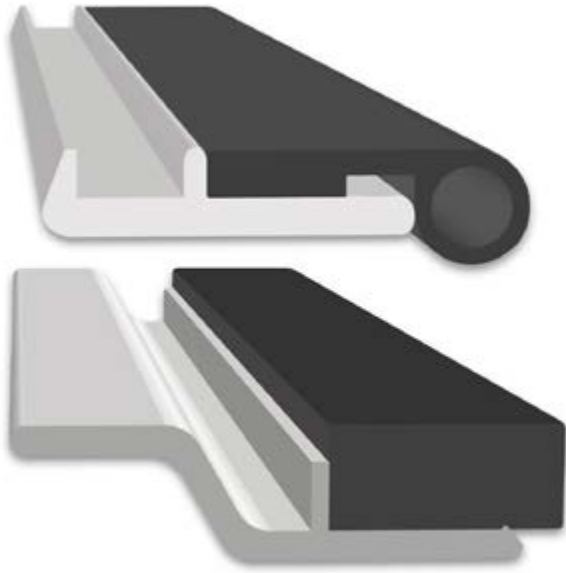

ACOUSTIC DOUBLE DOOR ASTRAGALS DATA SHEET

TECHNICAL CHARACTERISTICS

SIZE: Length as required

FINISH: Aluminum

TYPE: 140, 328

FEATURES

- For use with wood or metal doors
- Models for one or two active doors
- Acoustically seals existing double doors
- Easy installation

DESCRIPTION

Our acoustic double door astragals are designed to effectively seal off the air gaps that create sound leaks where the doors meet. Just as you need acoustic door jambs to seal off the outside vertical sides and top of your door, these astragals are used to seal off the vertical meeting point at the center of double doors.

There are different meeting stiles (astragals) made for double doors. We have astragals for when you have only one active door, or for applications where both doors are used. When both doors are active, you will need a separate stile or astragal for each door. If only one door is active, you only need a single stile or astragal for the active door.