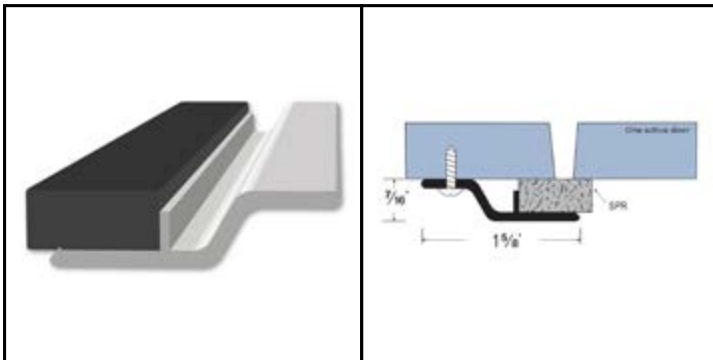

ACOUSTIC DOUBLE DOOR ASTRAGALS DATA SHEET

TECHNICAL CHARACTERISTICS

SIZE: Length as required

FINISH: Aluminum

TYPE: 140, 328

FEATURES

- For use with wood or metal doors
- Models for one or two active doors
- Acoustically seals existing double doors
- Easy installation

DESCRIPTION

Our acoustic double door astragals are designed to effectively seal off the air gaps that create sound leaks where the doors meet. Just as you need acoustic door jambs to seal off the outside vertical sides and top of your door, these astragals are used to seal off the vertical meeting point at the center of double doors.

There are different meeting stiles (astragals) made for double doors. We have astragals for when you have only one active door, or for applications where both doors are used. When both doors are active, you will need a separate stile or astragal for each door. If only one door is active, you only need a single stile or astragal for the active door.

Note: All door hardware can be factory cut to size at no additional charge. Please specify sizes when ordering. These products have a tolerance of $\pm 1/8$."

#140

#328